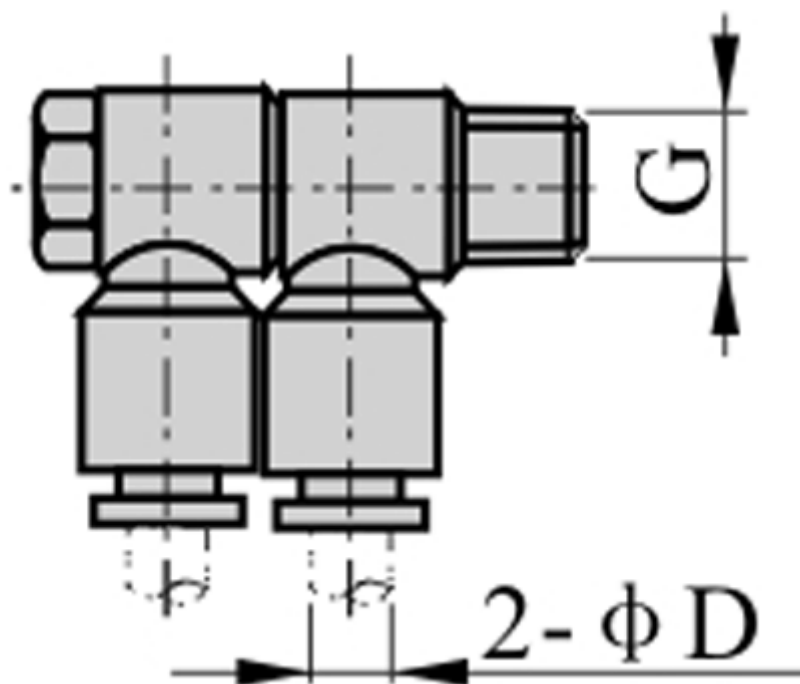

Data Sheet

Article number: 58EPHW1202

Description: Fitting EPHW1202 Double angle
Thread 1/4", tube diameter - 12

Measures

D = 12
Thread = 1/4"